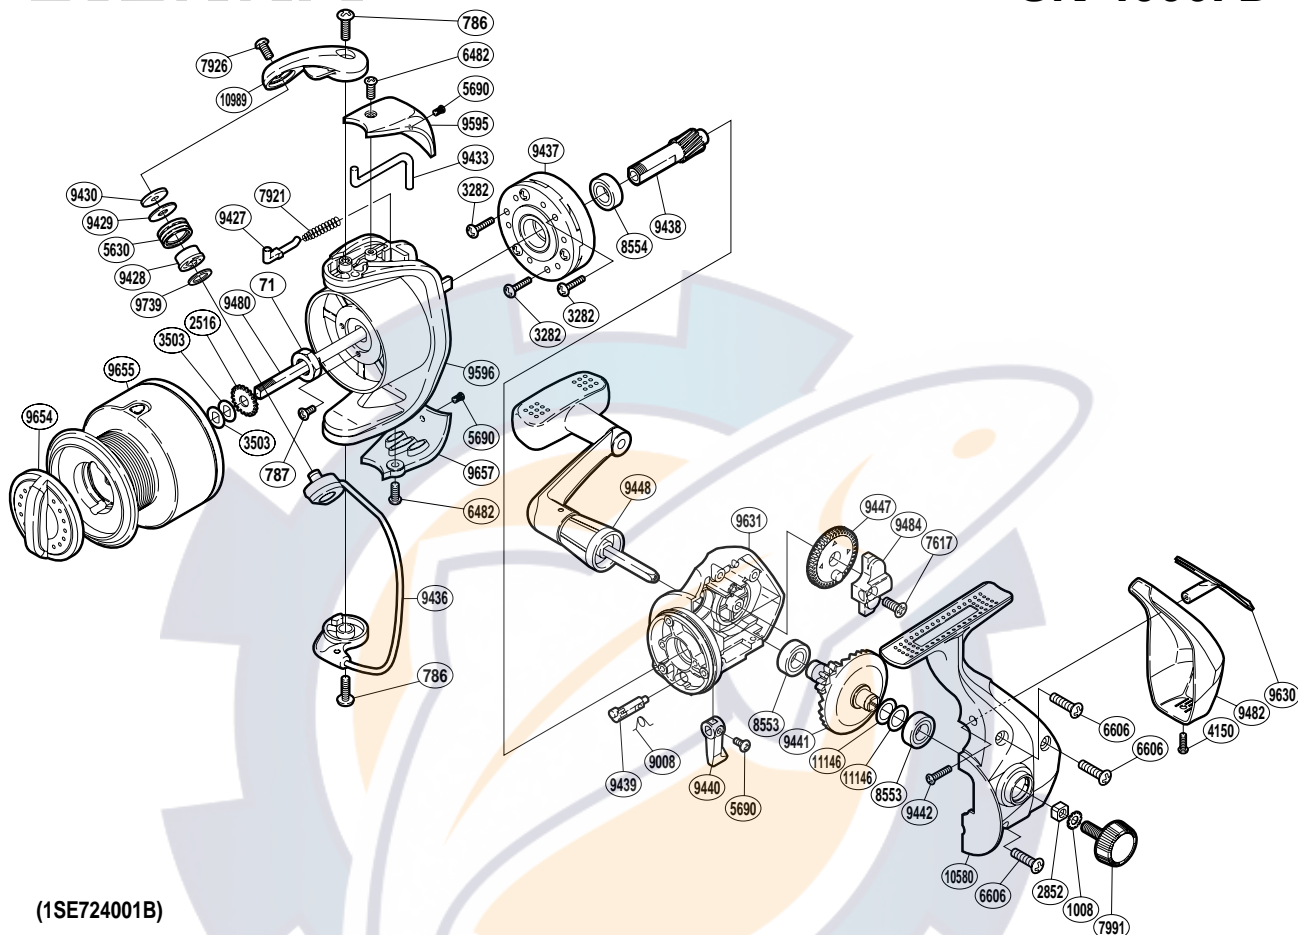

SHIMANO

SIENNA

SN-4000FB

(1SE724001B)

Part No.	Description	Part No.	Description	Part No.	Description
RD 0071	Rotor Nut	RD 7991	Handle Screw Cap	RD 9447	Oscillating Gear
RD 0786	Screw	RD 8553	Ball Bearing	RD 9448	Handle Assembly
RD 0787	Screw	RD 8554	Ball Bearing	RD 9480	Main Shaft
RD 1008	Handle Lock Washer	RD 9008	Anti-Reverse Cam Spring	RD 9482	Rear Protector B
RD 2516	Spool Support	RD 9427	Bail Spring Guide	RD 9484	Oscillating Slider
RD 2852	Handle Screw Lock	RD 9428	Line Roller Bushing	RD 9595	Bail Spring Cover
RD 3282	Screw	RD 9429	Line Roller Spacer	RD 9596	Rotor
RD 3503	Spool Washer	RD 9430	Line Roller Washer	RD 9630	Rear Protector A
RD 4150	Screw	RD 9433	Bail Trip Lever	RD9631	Body
RD 5630	Line Roller	RD 9436	Bail Assembly	RD 9654	Drag Knob
RD 5690	Screw	RD 9437	Roller Clutch Assembly	RD 9655	Spool Assembly
RD 6482	Screw	RD 9438	Pinion Gear	RD 9657	Bail Hold Support Guard
RD 6606	Screw	RD 9439	Anti-Reverse Cam	RD 9739	Bearing Spacer
RD 7617	Screw	RD 9440	Anti-Reverse Lever	RD10580	Side Cover
RD 7921	Bail Spring	RD 9441	Drive Gear	RD10989	Bail Arm
RD 7926	Screw	RD 9442	Screw	RD11146	Washer